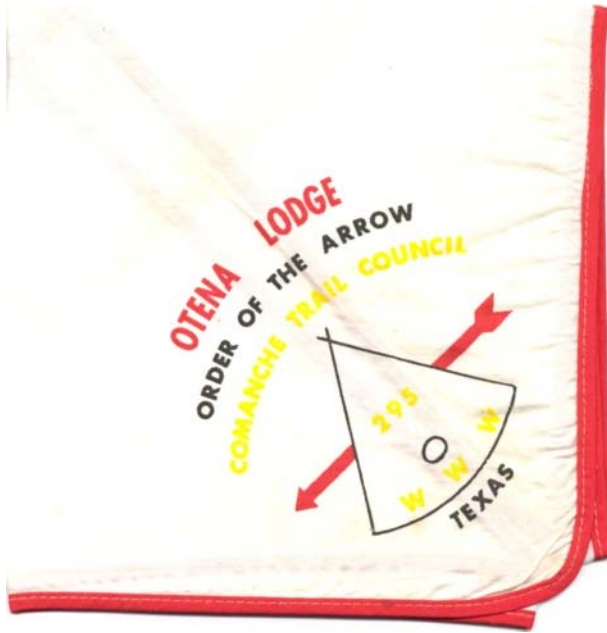

Comanche Trail Council
Otena Lodge 295

N1

N2 (25 Made)

P1a

P1b

Comanche Trail Council
Otena Lodge 295

P2 (100 Made)

P3 (100 Made)

P4 (100 Made)

P5a, White Cloth Back (100 Made)

P5b, Blue Cloth Back (100 Made)